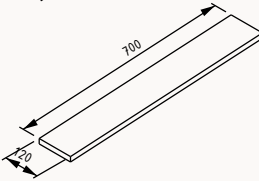

**70**

700x120x18 mm

**60**

600x120x18 mm

**50**

500x120x18 mm

lake raf

21MG9008120I Pro Raf 120 cm kum beji**21MG9019120I** Pro Raf 120 cm antrasit**21MG9019120I** Pro Raf 120 cm açık gri**21MG9001120I** Pro Raf 120 cm beyaz**21MG9008100I** Pro Raf 100 cm kum beji**21MG9019100I** Pro Raf 100 cm antrasit**21MG9070100I** Pro Raf 100 cm açık gri**21MG9001100I** Pro Raf 100 cm beyaz**21MG9008090I** Pro Raf 90 cm kum beji**21MG9019090I** Pro Raf 90 cm antrasit**21MG9070090I** Pro Raf 90 cm açık gri**21MG9001090I** Pro Raf 90 cm beyaz**21MG9008080I** Pro Raf 80 cm kum beji**21MG9019080I** Pro Raf 80 cm antrasit**21MG9070080I** Pro Raf 80 cm açık gri**21MG9001080I** Pro Raf 80 cm beyaz**21MG9008070I** Pro Raf 70 cm kum beji**21MG9019070I** Pro Raf 70 cm antrasit**21MG9070070I** Pro Raf 70 cm açık gri**21MG9001070I** Pro Raf 70 cm beyaz**21MG9008060I** Pro Raf 60 cm kum beji**21MG9019060I** Pro Raf 60 cm antrasit**21MG9070060I** Pro Raf 60 cm açık gri**21MG9001060I** Pro Raf 60 cm beyaz**21MG9008050I** Pro Raf 50 cm kum beji**21MG9019050I** Pro Raf 50 cm antrasit**21MG9070050I** Pro Raf 50 cm açık gri