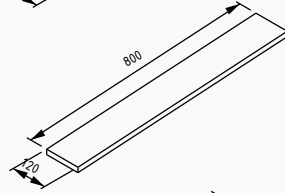

**70**

700x120x18 mm

**60**

600x120x18 mm

**50**

500x120x18 mm

lake raf

21MG9008120I Pro Raf 120 cm kum beji**21MG9019120I** Pro Raf 120 cm antrasit**21MG9019120I** Pro Raf 120 cm açık gri**21MG9001120I** Pro Raf 120 cm beyaz**21MG9008100I** Pro Raf 100 cm kum beji**21MG9019100I** Pro Raf 100 cm antrasit**21MG9070100I** Pro Raf 100 cm açık gri**21MG9001100I** Pro Raf 100 cm beyaz**21MG9008090I** Pro Raf 90 cm kum beji**21MG9019090I** Pro Raf 90 cm antrasit**21MG9070090I** Pro Raf 90 cm açık gri**21MG9001090I** Pro Raf 90 cm beyaz**21MG9008080I** Pro Raf 80 cm kum beji**21MG9019080I** Pro Raf 80 cm antrasit**21MG9070080I** Pro Raf 80 cm açık gri**21MG9001080I** Pro Raf 80 cm beyaz**21MG9008070I** Pro Raf 70 cm kum beji**21MG9019070I** Pro Raf 70 cm antrasit**21MG9070070I** Pro Raf 70 cm açık gri**21MG9001070I** Pro Raf 70 cm beyaz**21MG9008060I** Pro Raf 60 cm kum beji**21MG9019060I** Pro Raf 60 cm antrasit**21MG9070060I** Pro Raf 60 cm açık gri**21MG9001060I** Pro Raf 60 cm beyaz**21MG9008050I** Pro Raf 50 cm kum beji**21MG9019050I** Pro Raf 50 cm antrasit**21MG9070050I** Pro Raf 50 cm açık gri