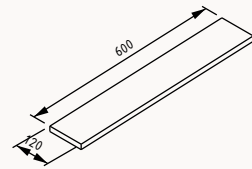

**70**

700x120x18 mm

**60**

600x120x18 mm

**50**

500x120x18 mm

lake raf

21MG9008120I Pro Raf 120 cm kum beji**21MG9019120I** Pro Raf 120 cm antrasit**21MG9019120I** Pro Raf 120 cm açık gri**21MG9001120I** Pro Raf 120 cm beyaz**21MG9008100I** Pro Raf 100 cm kum beji**21MG9019100I** Pro Raf 100 cm antrasit**21MG9070100I** Pro Raf 100 cm açık gri**21MG9001100I** Pro Raf 100 cm beyaz**21MG9008090I** Pro Raf 90 cm kum beji**21MG9019090I** Pro Raf 90 cm antrasit**21MG9070090I** Pro Raf 90 cm açık gri**21MG9001090I** Pro Raf 90 cm beyaz**21MG9008080I** Pro Raf 80 cm kum beji**21MG9019080I** Pro Raf 80 cm antrasit**21MG9070080I** Pro Raf 80 cm açık gri**21MG9001080I** Pro Raf 80 cm beyaz**21MG9008070I** Pro Raf 70 cm kum beji**21MG9019070I** Pro Raf 70 cm antrasit**21MG9070070I** Pro Raf 70 cm açık gri**21MG9001070I** Pro Raf 70 cm beyaz**21MG9008060I** Pro Raf 60 cm kum beji**21MG9019060I** Pro Raf 60 cm antrasit**21MG9070060I** Pro Raf 60 cm açık gri**21MG9001060I** Pro Raf 60 cm beyaz**21MG9008050I** Pro Raf 50 cm kum beji**21MG9019050I** Pro Raf 50 cm antrasit**21MG9070050I** Pro Raf 50 cm açık gri