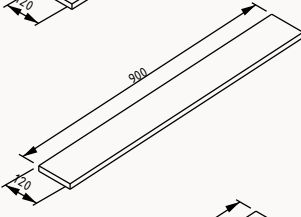

80

800x120x18 mm