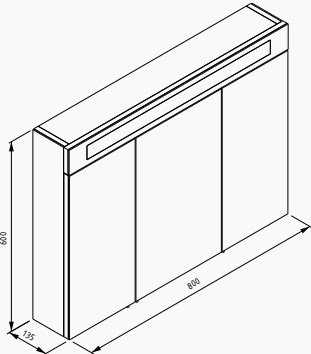

büyüteçli
LED'li

80

22OR2600080I

800x133x600 mm
ayna kapaklı üst dolap