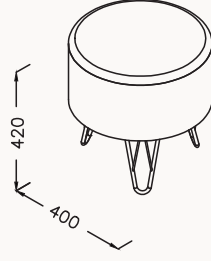

40

400x420 mm

puf

»

lake

21SP9001040I beyaz

Anti-fog
ayna

Glossy

Ø55

715x550x50 mm

Marino ayna

»