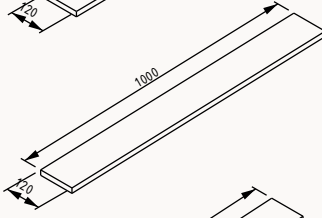

90

900x120x18 mm